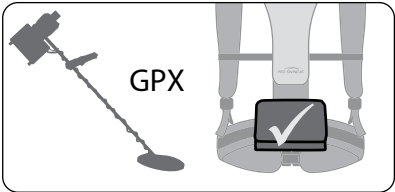

PRO-SWING 45

Instruction Guide

W8

World's Best Metal Detection Technologies

MINELAB
www.minelab.com

1

2

3